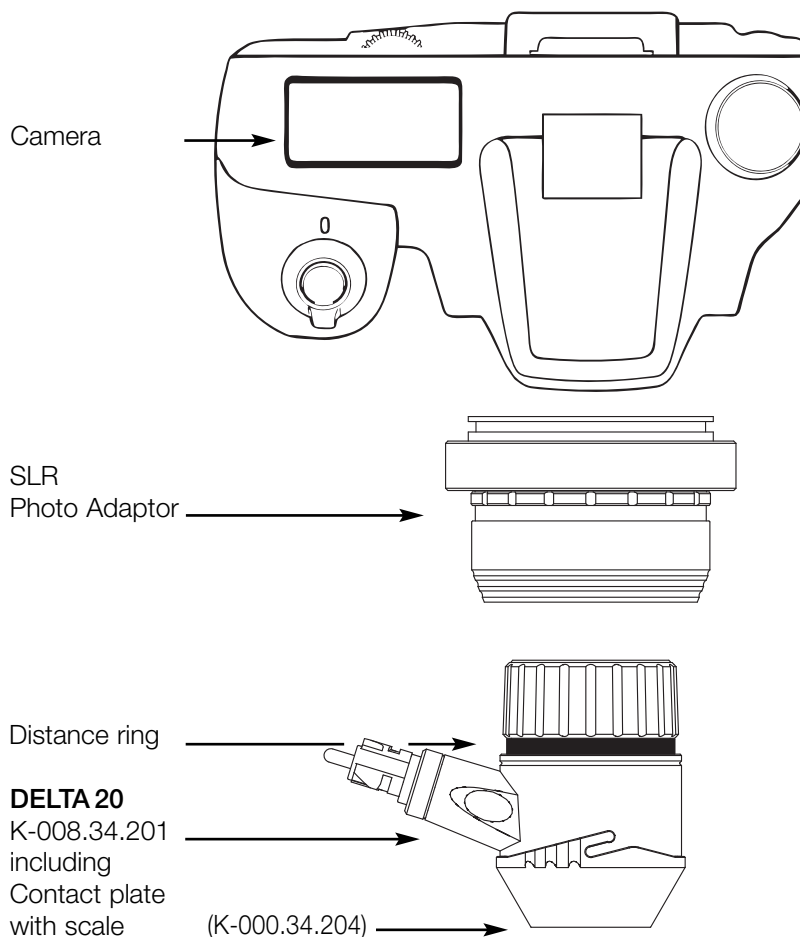

Recommended Cameras for the “DELTA 20” using HEINE SLR Photo Adaptor

Manufacturer	Type	HEINE SLR Photo Adaptor
Canon	EOS 7D / 50D / 60D	K-000.34.185
	EOS 350D*/400D*	
	EOS 450D/500D/550D	
	EOS 600D/1000D/1100D	
Nikon	D 40* / D 80* / D 40X	K-000.34.186
	D 60 / D 90	
	D 200 / D 300S	
	D 700 / D 7000	
	D 3000 / D 3100	
	D 5000 / D 5100	
Olympus	E-450 / E-510	K-000.34.187
	E-520 / E-620	

* no longer available

Camera setup for SLR-Adaptor

Nikon

- ISO: 400
- Program: M
- Exposure: 1/40s
- White balance: manual

Canon

- ISO: 400
- Program: Tv
- Exposure: 1/40s
- White balance: manual

Olympus

- ISO: 400
- Program: S
- Exposure: 1/40s
- White balance: manual